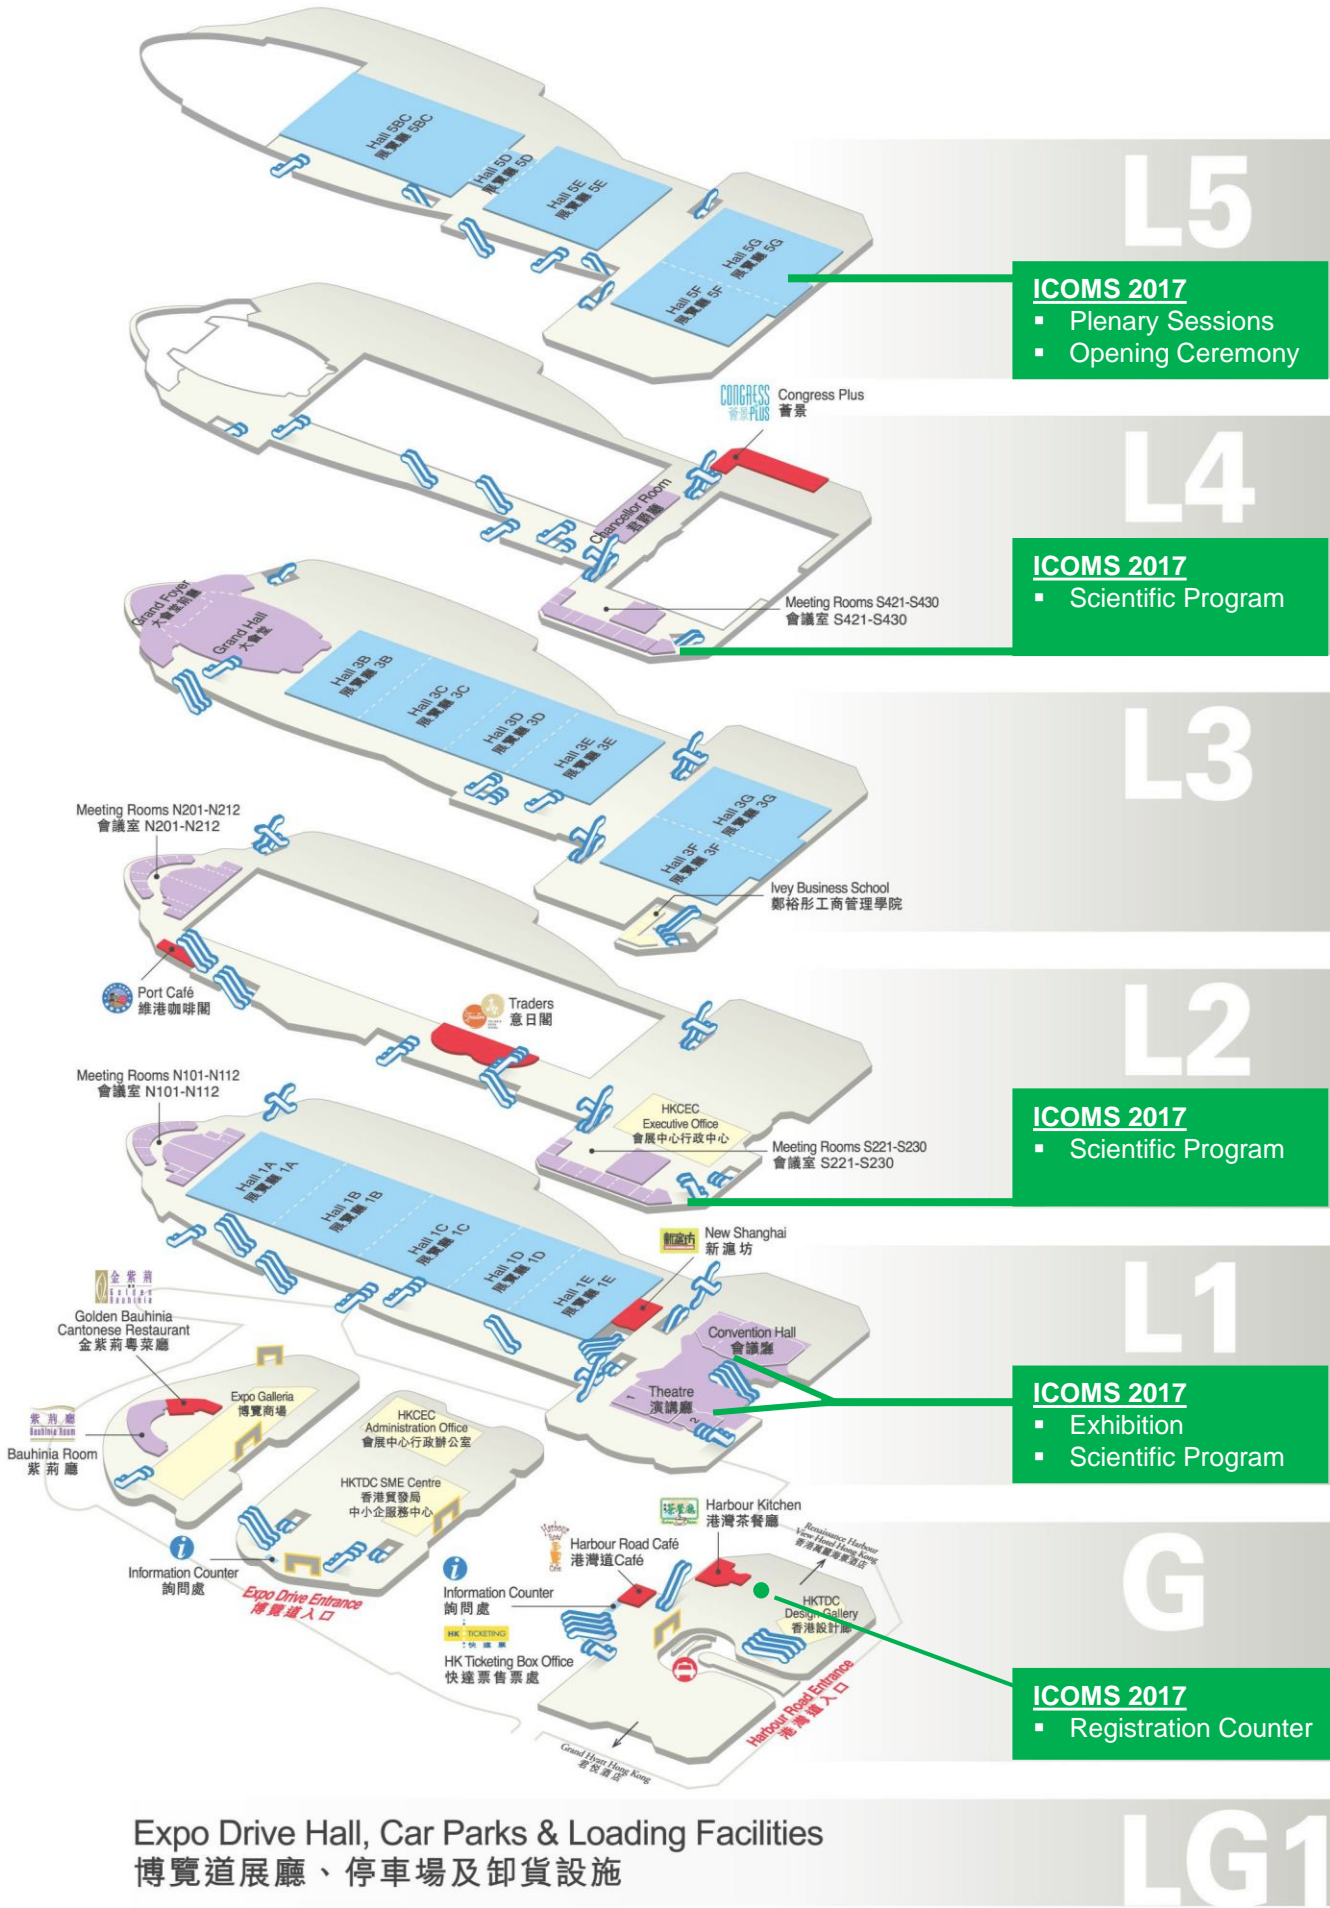

# HKCEC Elevation Plan 香港會議展覽中心立視圖

L5

**ICOMS 2017**  
 ▪ Plenary Sessions  
 ▪ Opening Ceremony

L4

**ICOMS 2017**  
 ▪ Scientific Program

L3

L2

**ICOMS 2017**  
 ▪ Scientific Program

L1

**ICOMS 2017**  
 ▪ Exhibition  
 ▪ Scientific Program

G

**ICOMS 2017**  
 ▪ Registration Counter

LG1

Expo Drive Hall, Car Parks & Loading Facilities  
 博覽道展廳、停車場及卸貨設施