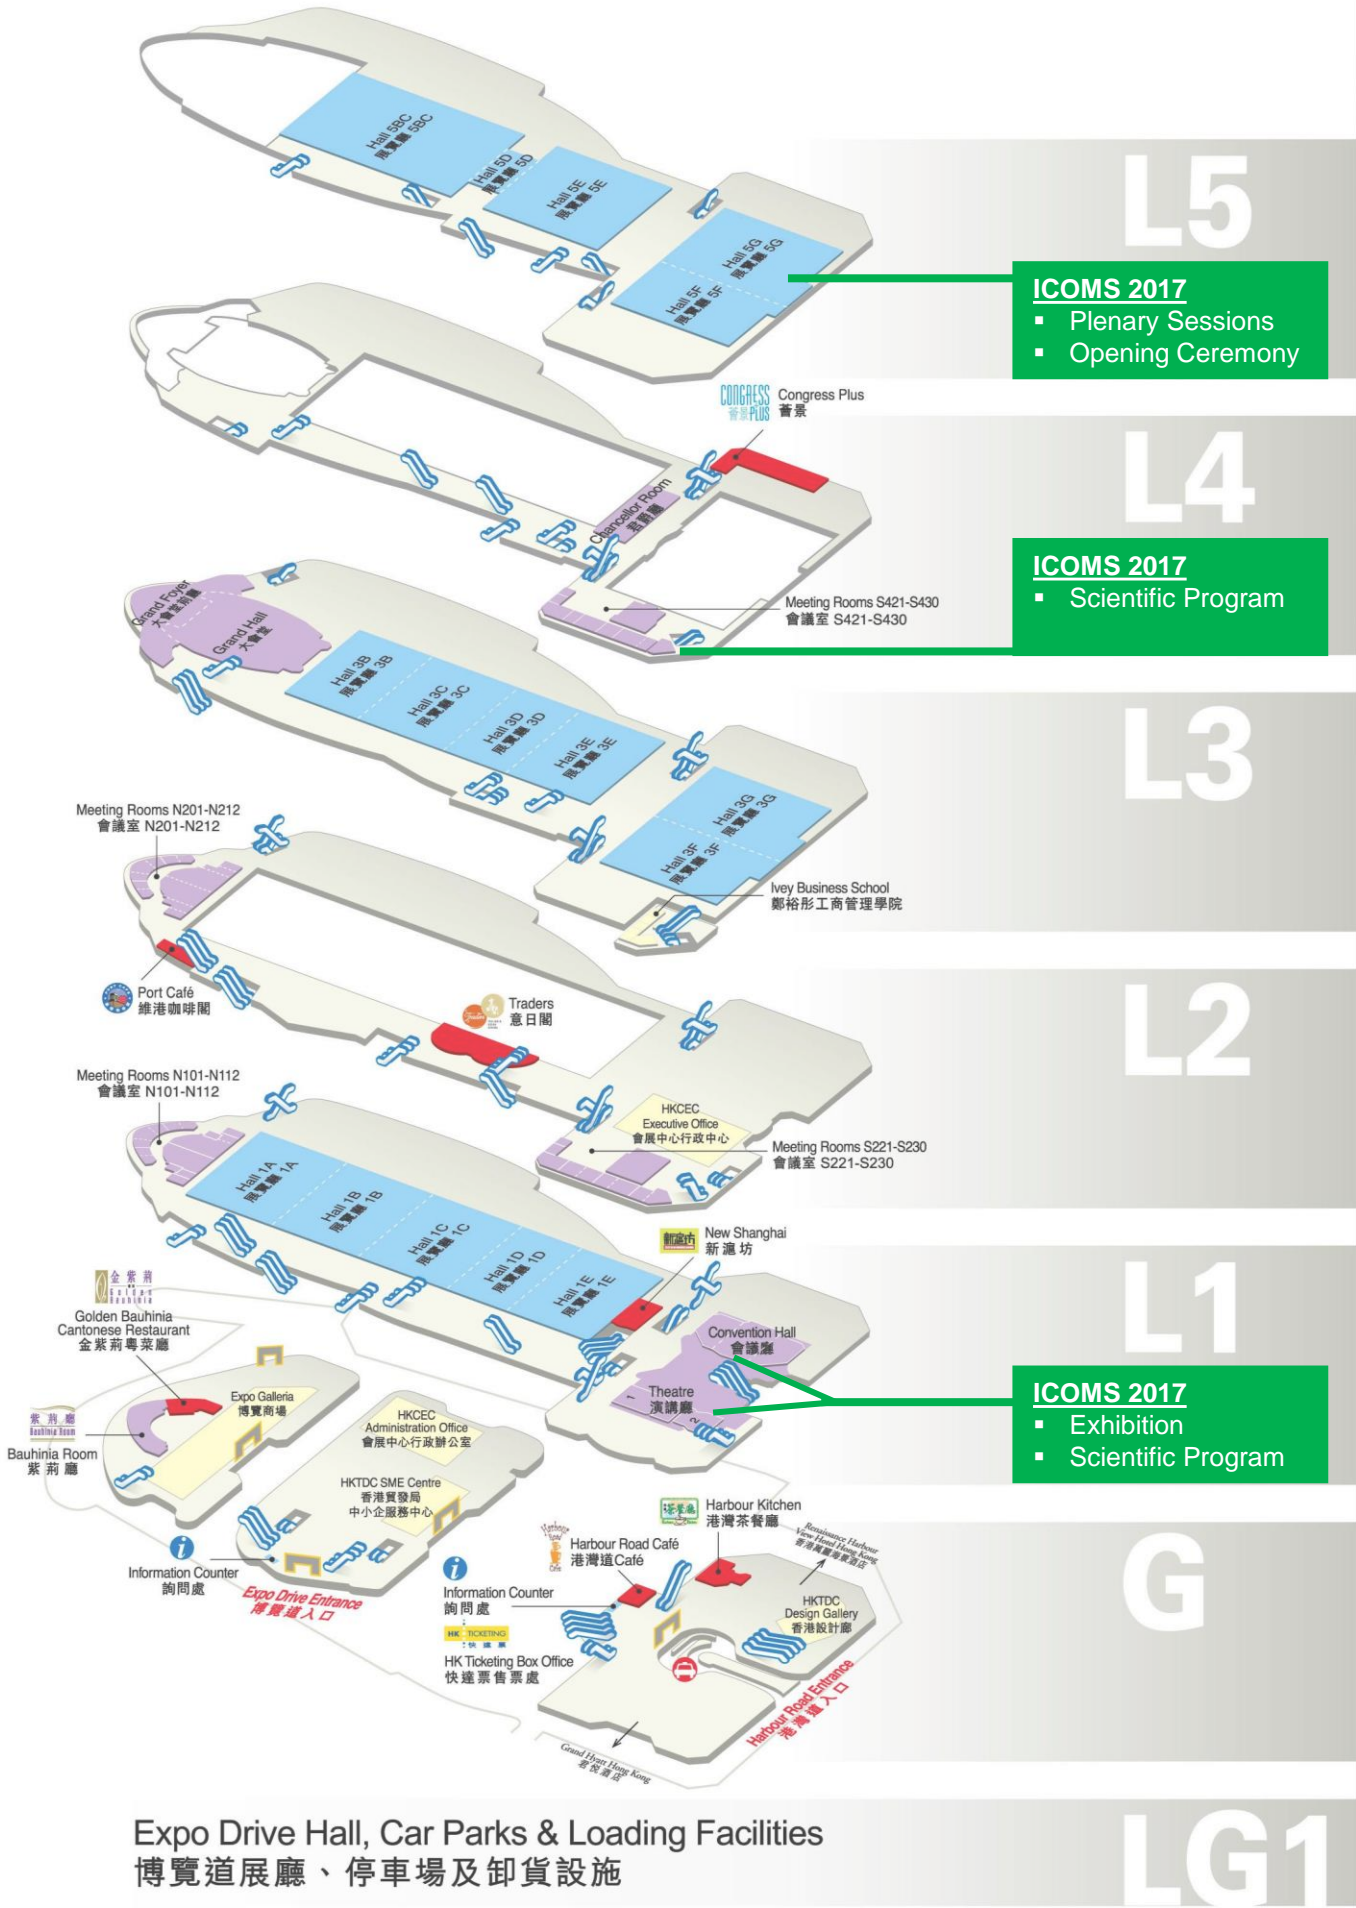

HKCEC Elevation Plan 香港會議展覽中心立視圖

L5

ICOMS 2017
 ▪ Plenary Sessions
 ▪ Opening Ceremony

L4

ICOMS 2017
 ▪ Scientific Program

L3

L2

L1

ICOMS 2017
 ▪ Exhibition
 ▪ Scientific Program

G

LG1

Expo Drive Hall, Car Parks & Loading Facilities
 博覽道展廳、停車場及卸貨設施